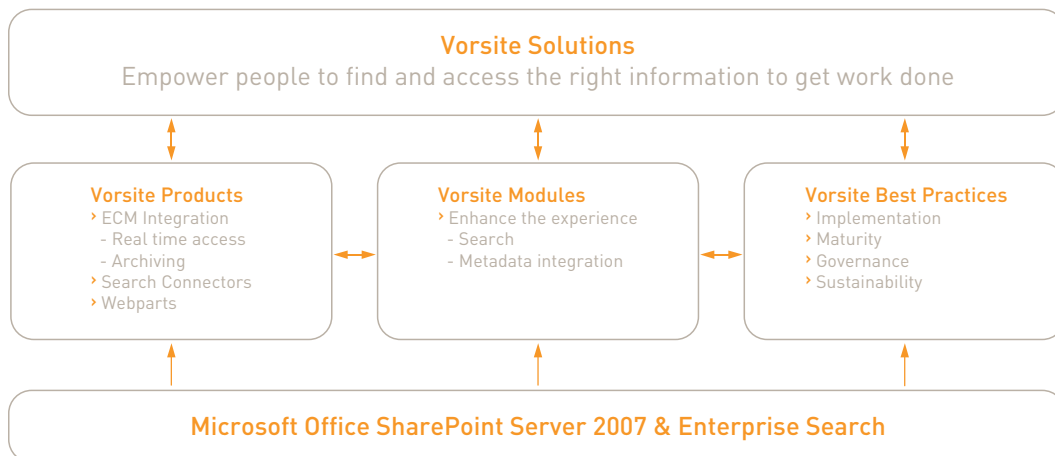

Knowledgeshare